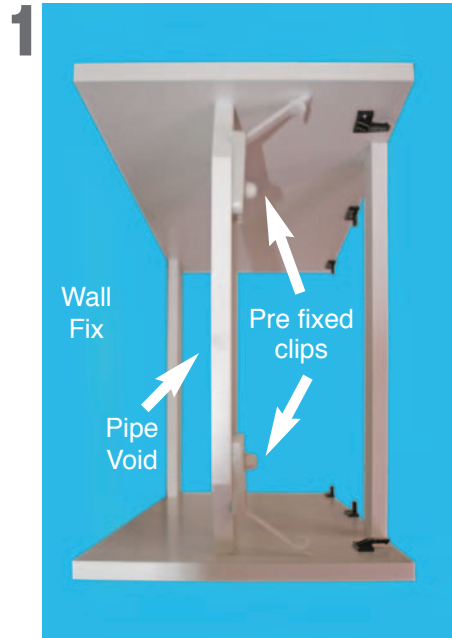

eco

bathrooms

COMBI BASIN INSTALLATION ON 500mm W. C. CABINET

Install furniture with cistern clips fitted.

Plumb & fit basin with taps.
Note: If a Sensor tap is used, ensure the battery pack is positioned in front of cistern support rail to allow for easy battery replacement in the future.

Plumb & fit WC.

Fit furniture fascias.